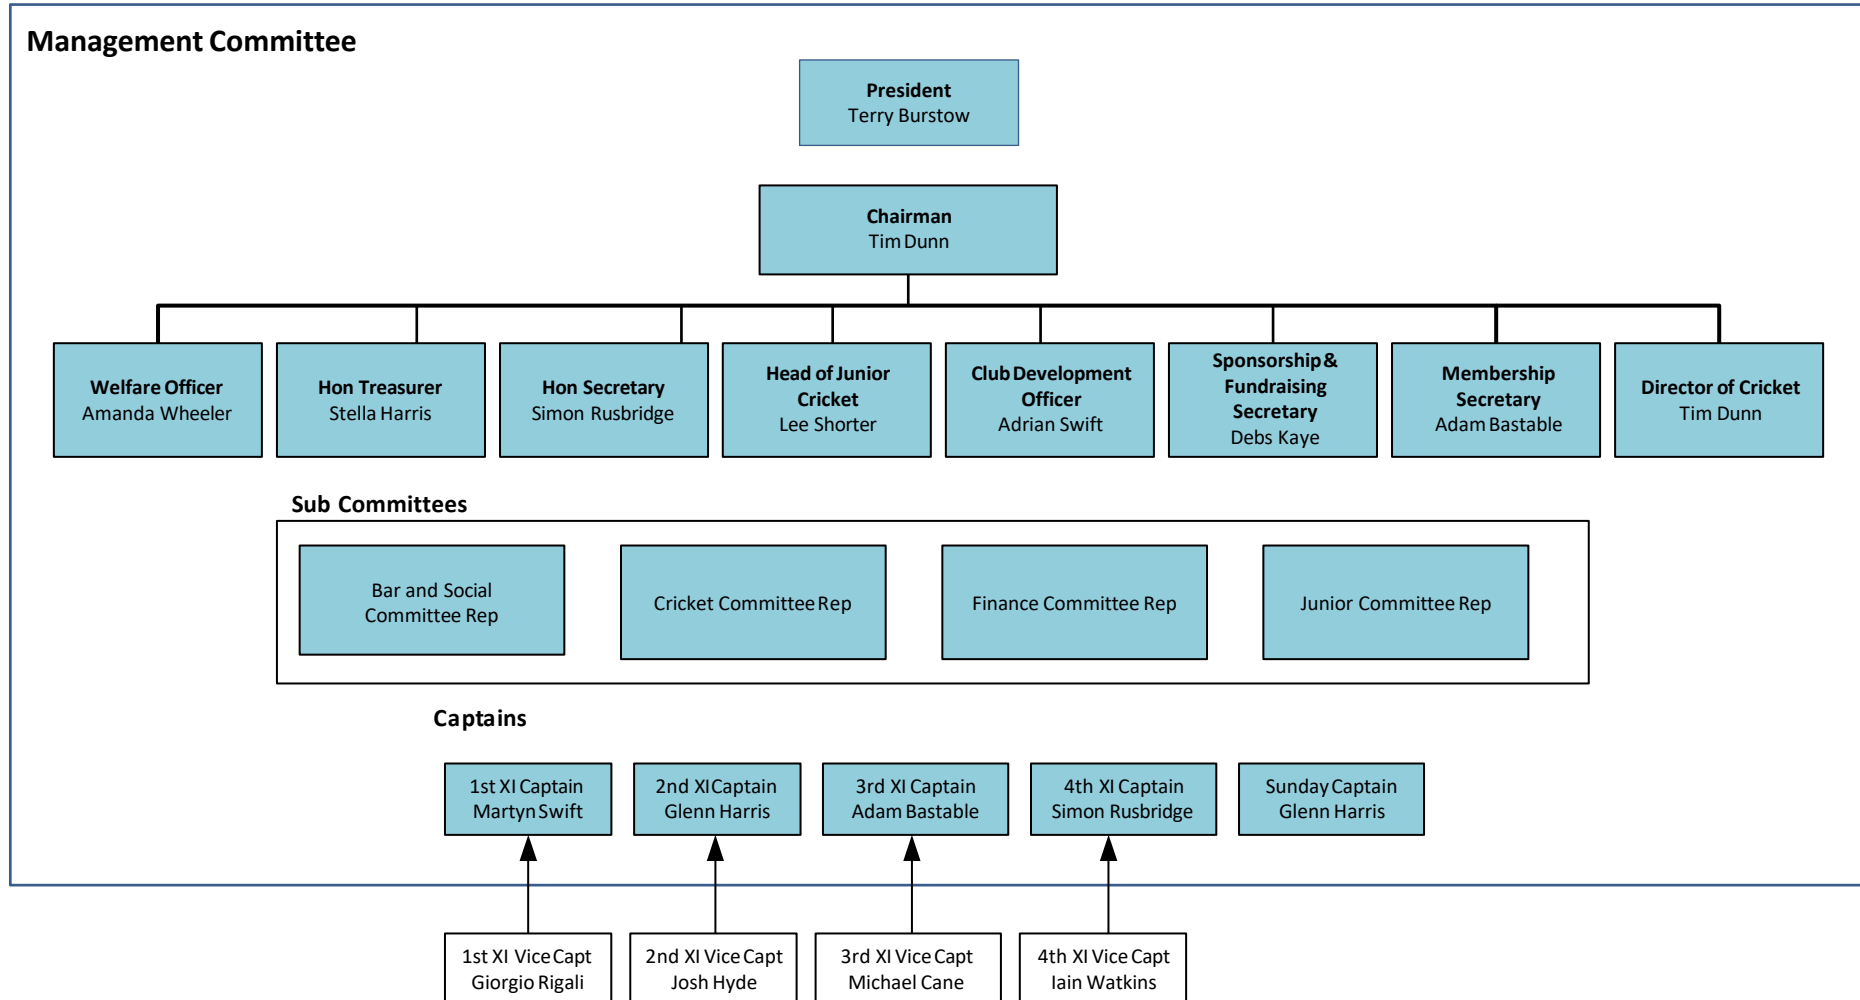

Worthing Cricket Club Structure

Blue denotes club officer who sits on Management Committee

April 2020